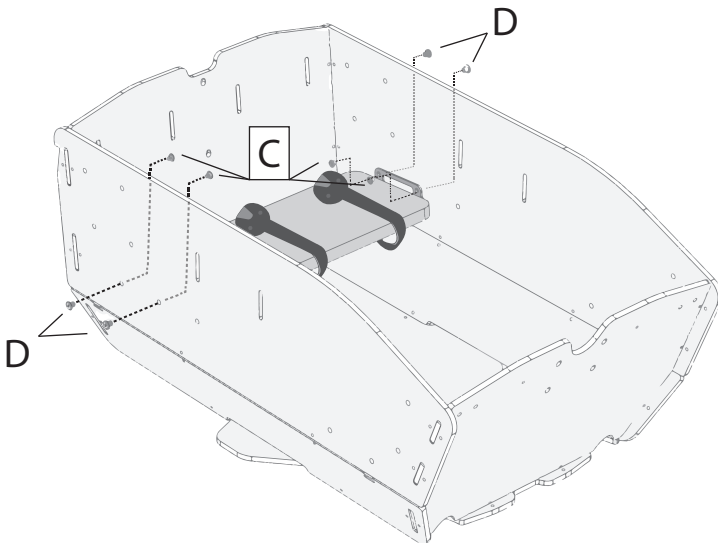

ECOBOX

Child seat

DOUZE
CYCLES

A 	x4	D 	x8
B 	x2	E 	x2
C 	x22		
	5mm 		4mm 

1

C x8

4mm 

2

Position 1

Max 100cm

Max : 60Kg / 2x30Kg

Position 2

Max : 60Kg / 2x30Kg

3

4