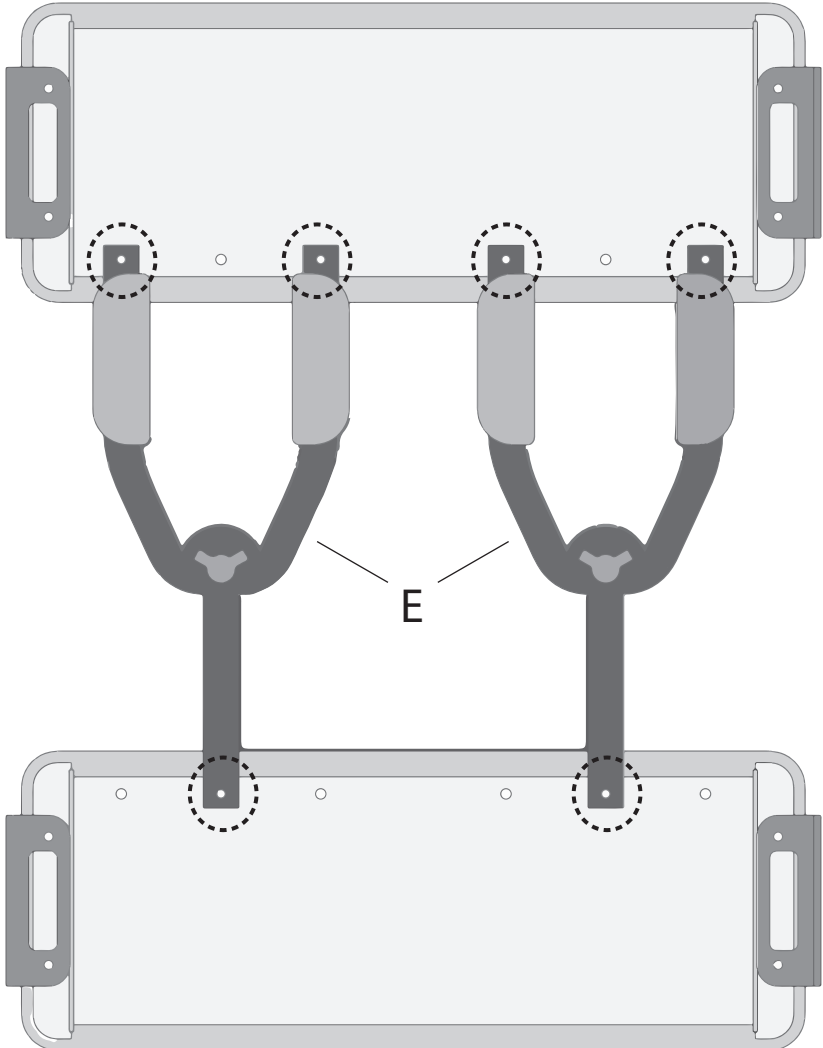

ECOBOX

Child seat

DOUZE
CYCLES

A 	x4	D 	x8
B 	x2	E 	x2
C 	x22		
	5mm 		4mm 

1

C x8

4mm 

2

Position 1

Max 100cm

Max : 60Kg / 2x30Kg

Position 2

Max : 60Kg / 2x30Kg

3

4