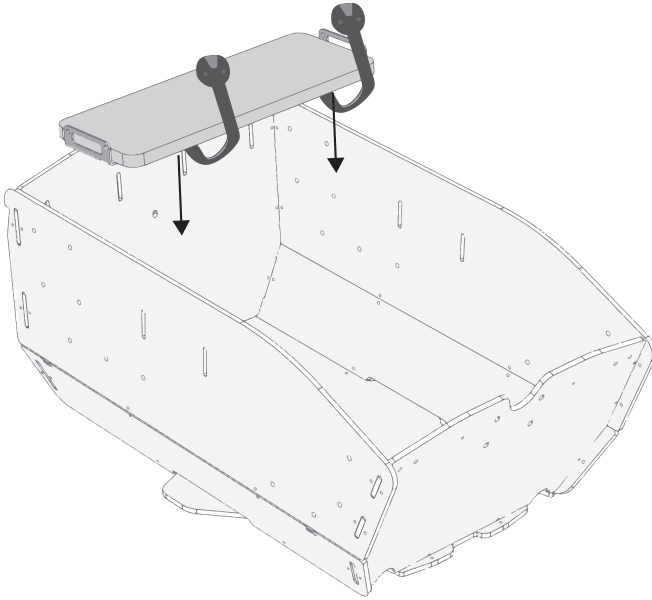

ECOBOX

Child seat

DOUZE
CYCLES

A 	x4	D 	x8
B 	x2	E 	x2
C 	x22		
	5mm 		4mm 

1

C x8

4mm 

2

Position 1

Max 100cm

Max : 60Kg / 2x30Kg

Position 2

Max : 60Kg / 2x30Kg

3

4