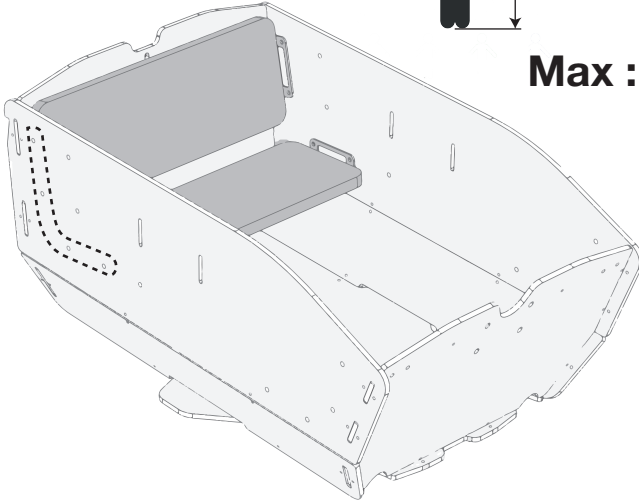

ECOBOX

Child seat

DOUZE
CYCLES

A 	x4	D 	x8
B 	x2	E 	x2
C 	x22		
	5mm 		4mm 

1

C x8

4mm 

2

Position 1

Max 100cm

Max : 60Kg / 2x30Kg

Position 2

Max : 60Kg / 2x30Kg

3

4