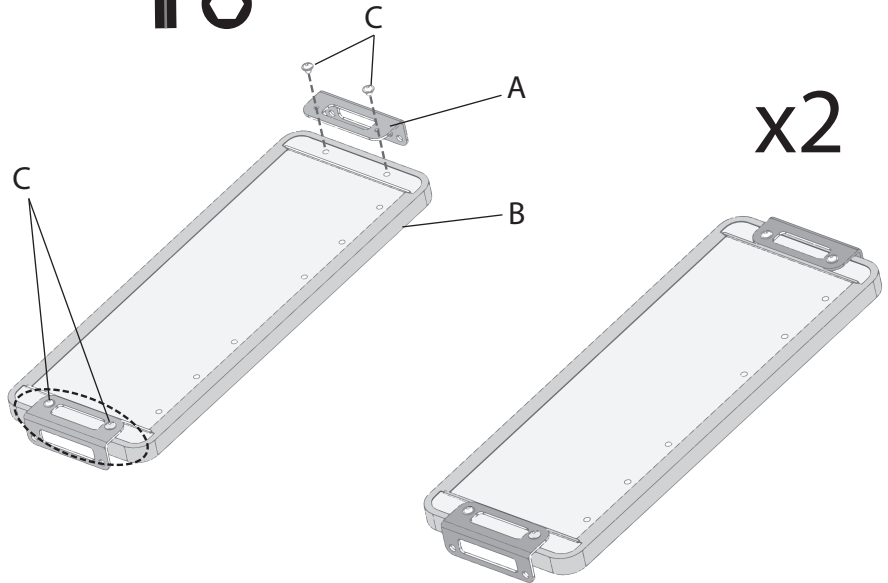

ECOBOX

Child seat

DOUZE
CYCLES

A 	x4	D 	x8
B 	x2	E 	x2
C 	x22		
	5mm 		4mm 

1

C x8

4mm 

2

Position 1

Max 100cm

Max : 60Kg / 2x30Kg

Position 2

Max : 60Kg / 2x30Kg

3

4