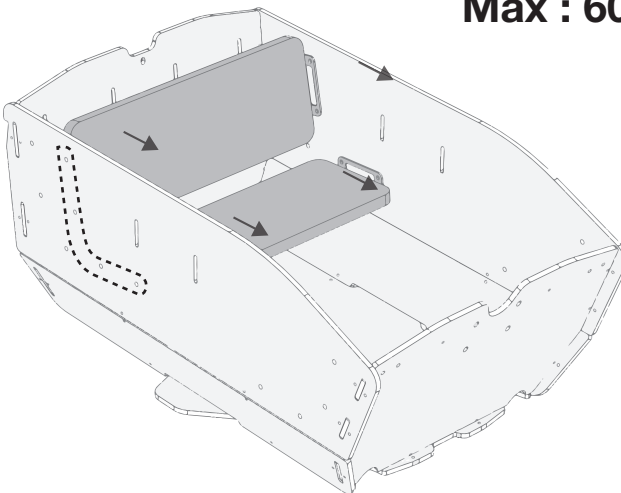

ECOBOX

Child seat

DOUZE
CYCLES

A 	x4	D 	x8
B 	x2	E 	x2
C 	x22		
	5mm 		4mm 

1

C x8

4mm 

2

Position 1

Max 100cm

Max : 60Kg / 2x30Kg

Position 2

Max : 60Kg / 2x30Kg

3

4