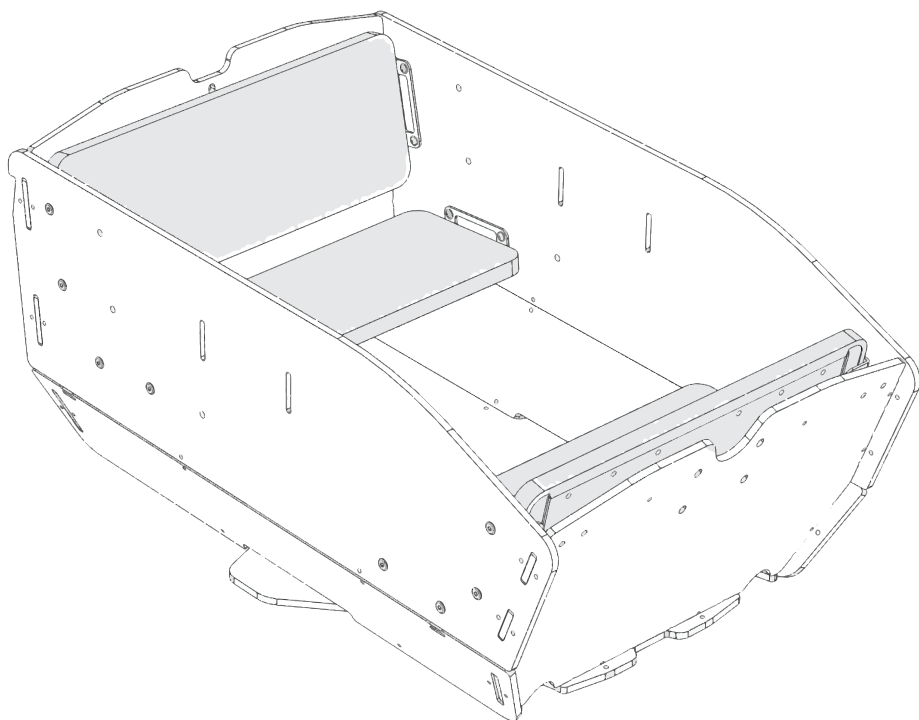

ECOBOX

Child seat

DOUZE
CYCLES

A 	x4	D 	x8
B 	x2	E 	x2
C 	x22		
	5mm 		4mm 

1

C x8

4mm 

2

Position 1

Max 100cm

Max : 60Kg / 2x30Kg

Position 2

Max : 60Kg / 2x30Kg

3

4